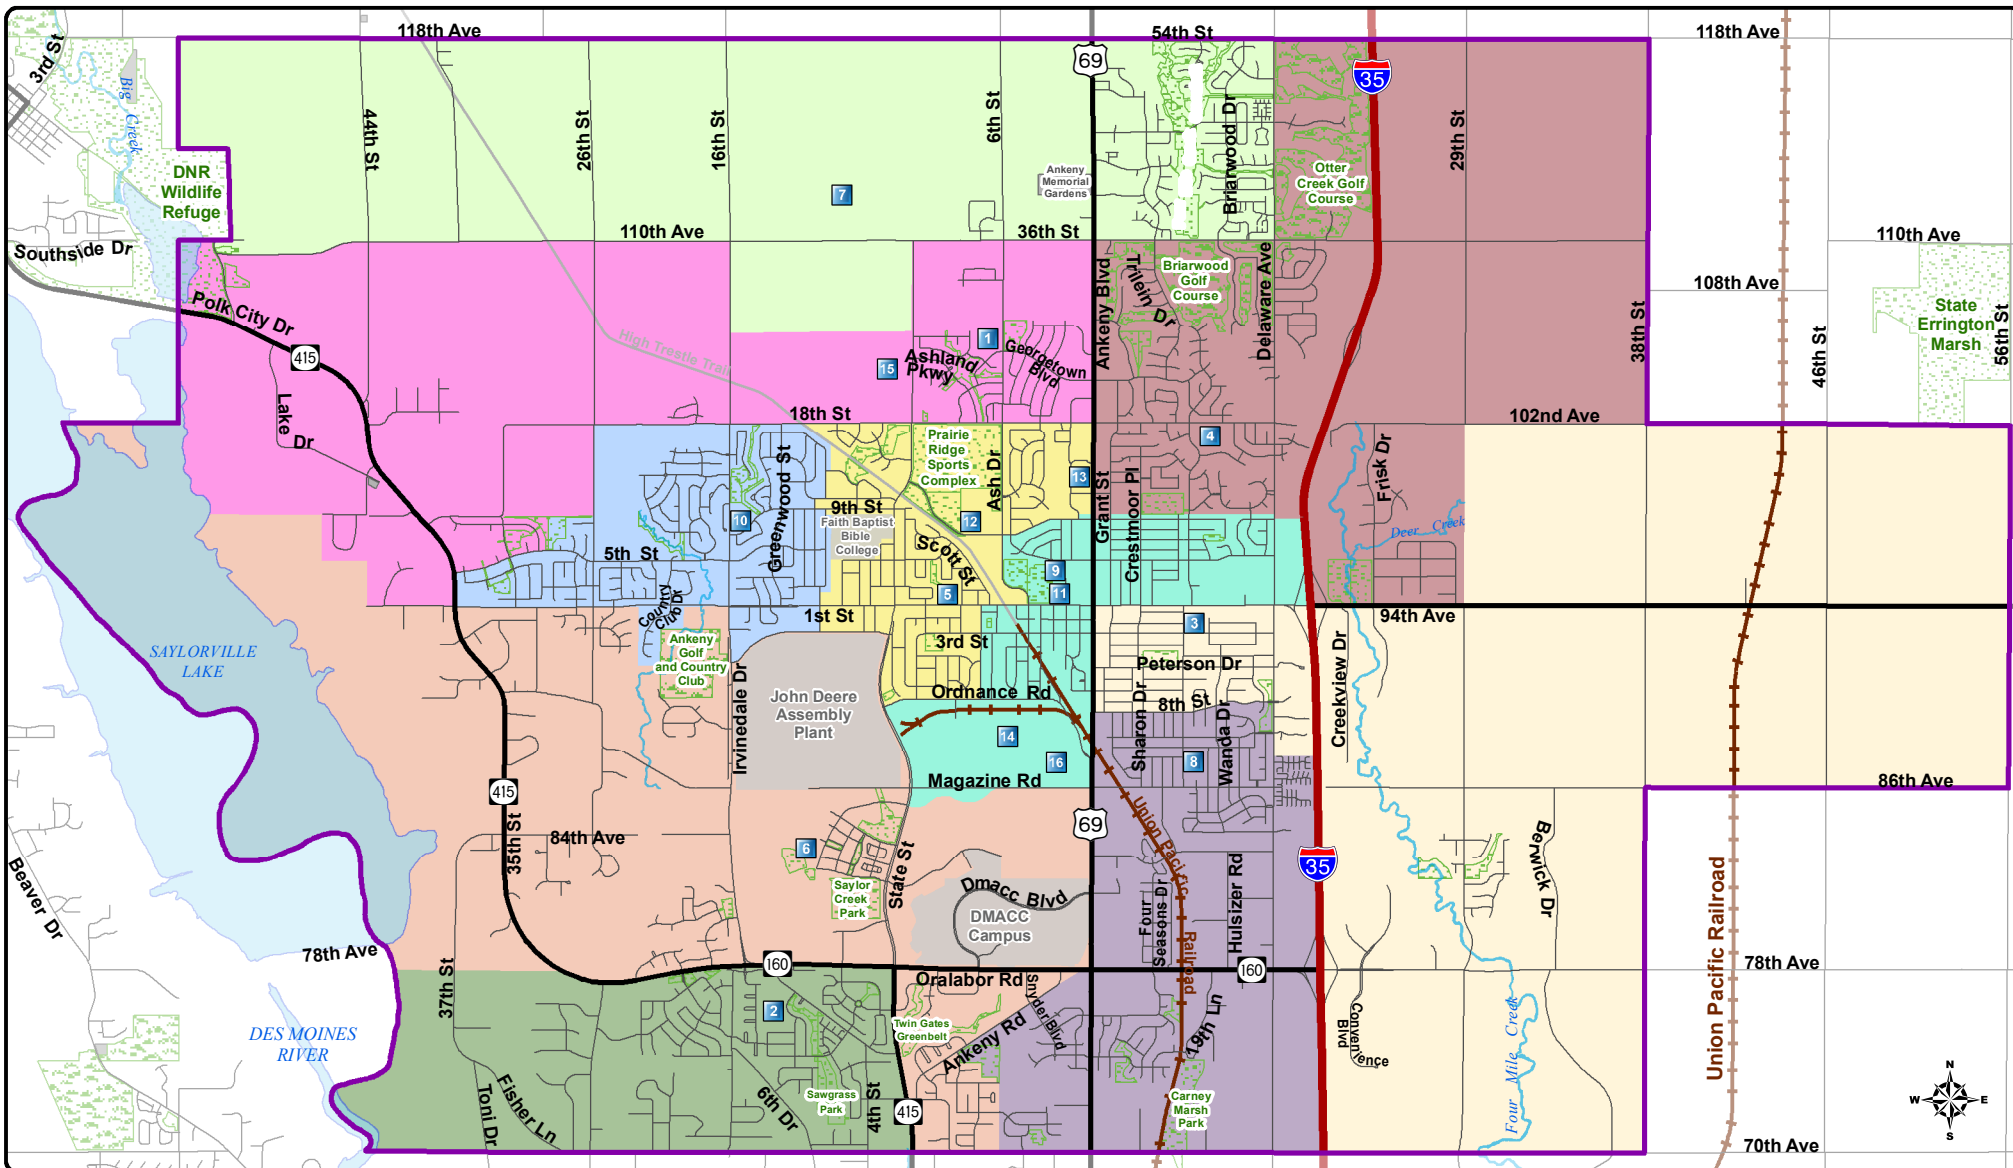

ANKENY

COMMUNITY SCHOOL DISTRICT

Ankeny Schools Attendance Areas Beginning 2014-15

List of Schools

- 1. Ashland Ridge Elementary
- 2. Crocker Elementary
- 3. East Elementary
- 4. Northeast Elementary
- 5. Northwest Elementary

- 6. Prairie Trail Elementary
- 7. Rock Creek Elementary
- 8. Southeast Elementary
- 9. Terrace Elementary
- 10. Westwood Elementary
- 11. Parkview Middle

- 12. Prairie Ridge Middle
- 13. Northview Middle
- 14. Southview Middle
- 15. Ankeny Centennial HS
- 16. Ankeny High School

- Schools
- District Boundary
- Golf Course
- Park/Open Space
- Cultural Features

Approved by the Ankeny Board of Education on March 3rd, 2014.

Map data provided by Ankeny Community Schools, City of Ankeny, Polk County, USGS, IDOT, and ESRI. Map created March 2014 by RSP & Associates.